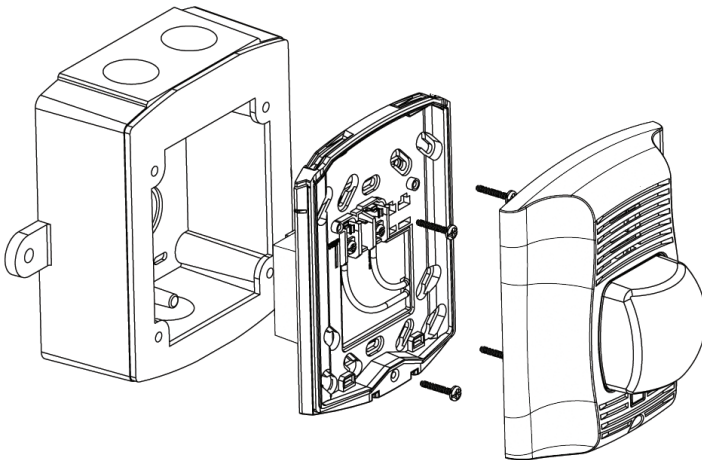

SHA-120

HORN / STROBE

Key Features

- 120 VAC, two-wire connection
- Horn and strobe activate together
- Blue, amber, red, green, or clear strobe lens covers available
- Field selectable horn tone – continuous or temporal pattern
- Field selectable candela settings – low to high intensity flash
- Corrosion, weather, and chemical resistant enclosure for washdown areas
- Weatherproof backbox included for outdoor installation
- -40°F to 150°F, NEMA 4X
- Labeled for ammonia, but sticker can be removed for use with other gases

The horn provides either a continuous tone or a temporal pattern tone, with a 3-position volume switch. A slide switch allows for several candela settings from low to high intensity.

The SHA-120 series horn/strobe is housed in a durable poly enclosure, able to withstand weather and wash-down environments. A 120VAC adaptor plate and weather-proof mounting backbox is included.

OPERATING TEMPERATURE: -40°F to +150°F

DIMENSIONS: 6" X 7" X 5" (H x W x D)

APPROVALS: UL listed

Designed to meet or exceed ANSI/NFPA standards and ADA accessibility guideline

Configurations

All units labeled "Ammonia" unless otherwise specified.

Order #: [SHA-120-Blue](#)
[SHA-120-Amber](#)
[SHA-120-Red](#)
[SHA-120-Green](#)
[SHA-120-Clear](#)

Wiring Diagram

Components / Assembly

Dimensions

Horn Tones

*indicates default settings

Switch	Sound Pattern	dB Level
*1	Temporal	High
2	Temporal	Medium
3	Temporal	Low
4	Non-Temporal	High
5	Non-Temporal	Medium
6	Non-Temporal	Low
7	N/A	
8	N/A	
9	N/A	