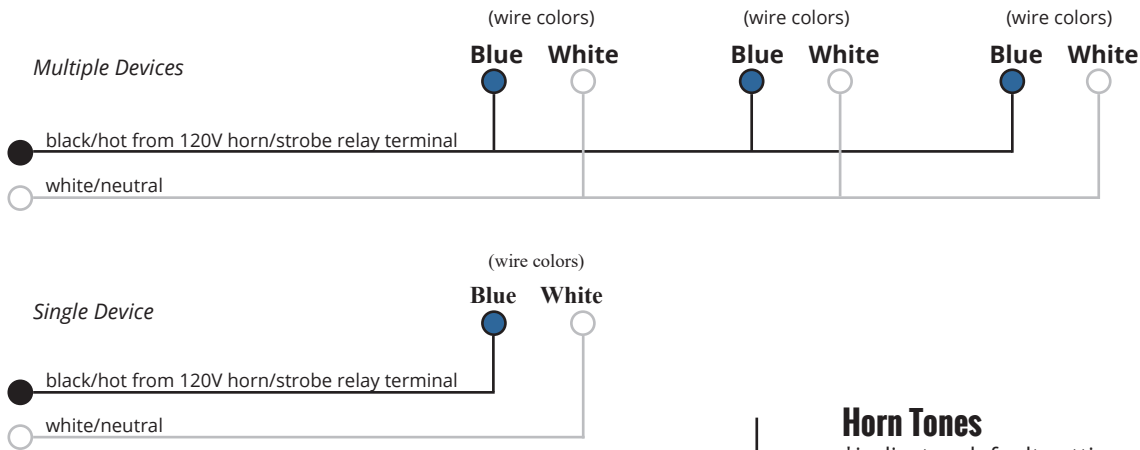

SHA-120

HORN / STROBE

Key Features

- 120 VAC, two-wire connection
- Horn and strobe activate together
- Blue, amber, red, green, or clear strobe lens covers available
- Field selectable horn tone – continuous or temporal pattern
- Field selectable candela settings – low to high intensity flash
- Corrosion, weather, and chemical resistant enclosure for washdown areas
- Weatherproof backbox included for outdoor installation
- -40°F to 150°F, NEMA 4X
- Labeled for ammonia, but sticker can be removed for use with other gases

High visibility in a weather-proof package.
The perfect addition to your toxic gas alert system.

The SHA-120 series horn/strobe is designed to provide audible/visual signal for life safety and property protection. The SHA-120 meets or exceeds NFPA/ANSI standards and UL464/UL1638.

The horn provides either a continuous tone or a temporal pattern tone, with a 3-position volume switch. A slide switch allows for several candela settings from low to high intensity.

The SHA-120 series horn/strobe is housed in a durable poly enclosure, able to withstand weather and wash-down environments. A 120VAC adaptor plate and weather-proof mounting backbox is included.

Order #: [SHA-120-Blue](#)
[SHA-120-Amber](#)
[SHA-120-Red](#)
[SHA-120-Green](#)
[SHA-120-Clear](#)

Wiring Diagram

Components / Assembly

Dimensions

Horn Tones

*indicates default settings

Switch	Sound Pattern	dB Level
*1	Temporal	High
2	Temporal	Medium
3	Temporal	Low
4	Non-Temporal	High
5	Non-Temporal	Medium
6	Non-Temporal	Low
7	N/A	
8	N/A	
9	N/A	