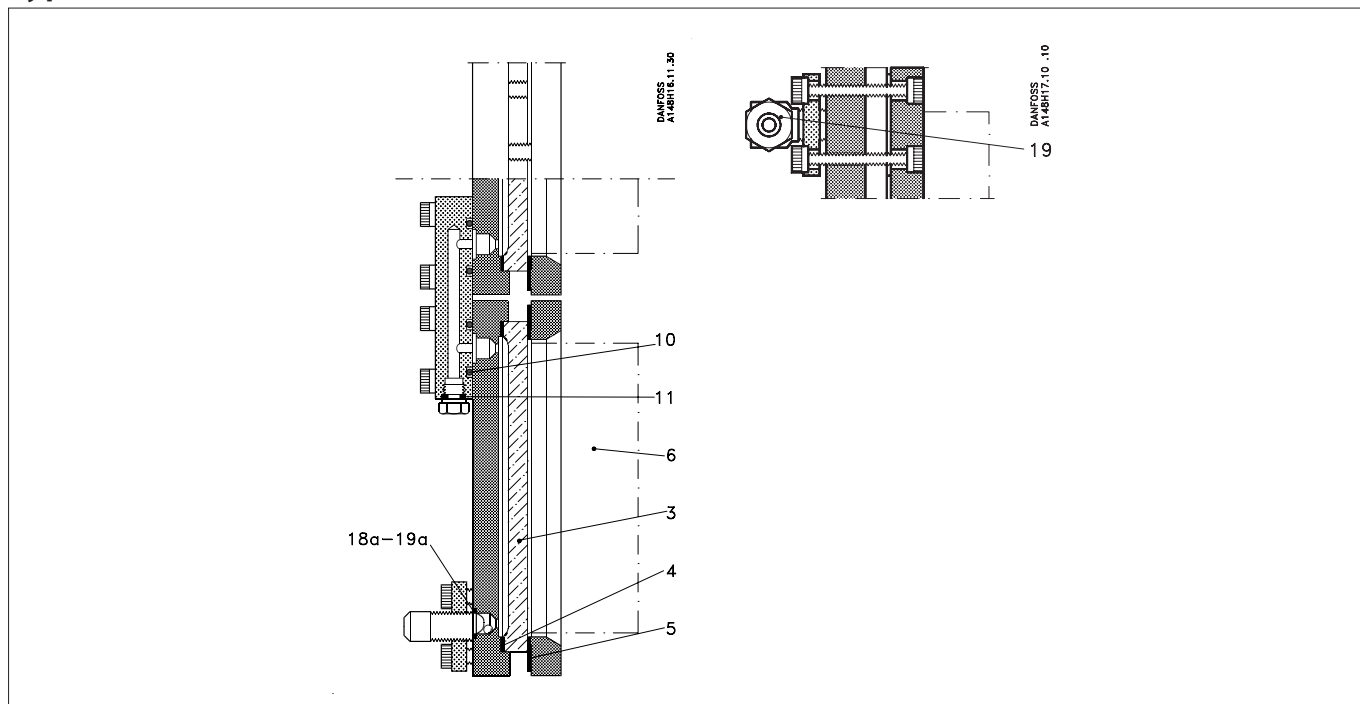

Data sheet – Spare parts and accessories

Sight glasses

Types LLG, LLG-S, LLG-F and LLG-SF 185 - 1550 (7¼ - 61 in.)

Description	Pos. #	Qty.	Size	Code no.
Repair kit, complete set of gaskets				
Gasket for sight glass	4	1	Size 185 (7¼ in.)	2453+056
Protective coating for sight glass	5			
Gasket for nipple for type LLG	18a			
Gaskets for stop valve and for nipple	19a			
Gaskets for stop valve and for nipple	19a			
Gasket for sight glass	4	1	Size 335 (13¼ in.)	2453+057
Protective coating for sight glass	5			
Gasket for nipple for type LLG	18a			
Gaskets for stop valve and for nipple	19a			
Gaskets for stop valve and for nipple	19a			
Gasket for sight glass	4	1	Size 590 (23¼ in.)	2453+058
Protective coating for sight glass	5			
O-ring for connecting piece for	10			
Gasket for connecting piece for	11			
Gasket for nipple for type LLG	18a			
Gaskets for stop valve and for nipple	19a			
Gasket for sight glass	4	1	Size 740 (29¼ in.)	2453+059
Protective coating for sight glass	5			
Gasket for nipple for type LLG	18a			
Gaskets for stop valve and for nipple	19a			
Gaskets for stop valve and for nipple	19a			
Gasket for sight glass	4	1	Size 995 (39¼ in.)	2453+060
Protective coating for sight glass	5			
O-ring for connecting piece for	10			
Gasket for connecting piece for	11			
Gasket for nipple for type LLG	18a			
Gaskets for stop valve and for nipple	19a			
Gasket for sight glass	4	1	Size 1145 (45 in.)	2453+061
Protective coating for sight glass	5			
O-ring for connecting piece for	10			
Gasket for connecting piece for	11			
Gasket for nipple for type LLG	18a			
Gaskets for stop valve and for nipple	19a			
Gasket for sight glass	4	1	Size 1550 (61 in.)	2453+062
Protective coating for sight glass	5			
O-ring for connecting piece for	10			
Gasket for connecting piece for	11			
Gasket for nipple for type LLG	18a			
Gaskets for stop valve and for nipple	19a			

Description	Pos. #	Qty.	Size	Code no.
Sight glass				
Sight glass	3	1	Size 185 (7¼ in.)	148H3034
Sight glass	3	1	Size 335 (13¼ in.)	148H3035
Sight glass	3	1	Size 590 (23¼ in.)	148H3036
Sight glass	3	1	Size 740 (29¼ in.)	148H3037
Sight glass	3	1	Size 995 (39¼ in.)	148H3038
Spare part kit for LLG-F and LLG-SSF				
Sight adapter	6	1	Size 185 (7¼ in.)	148H3041
Sight adapter	6	1	Size 335 (13¼ in.)	148H3042
Sight adapter	6	1	Size 590 (23¼ in.)	148H3043
Sight adapter	6	1	Size 740 (29¼ in.)	148H3044
Sight adapter	6	1	Size 995 (39¼ in.)	148H3045
Sight adapter	6	1	Size 1145 (45 in.)	148H3046
Sight adapter	6	1	Size 1550 (61 in.)	148H3047
Stop valve				
Stop valve, type SNV-ST	19	1	All	148B3769