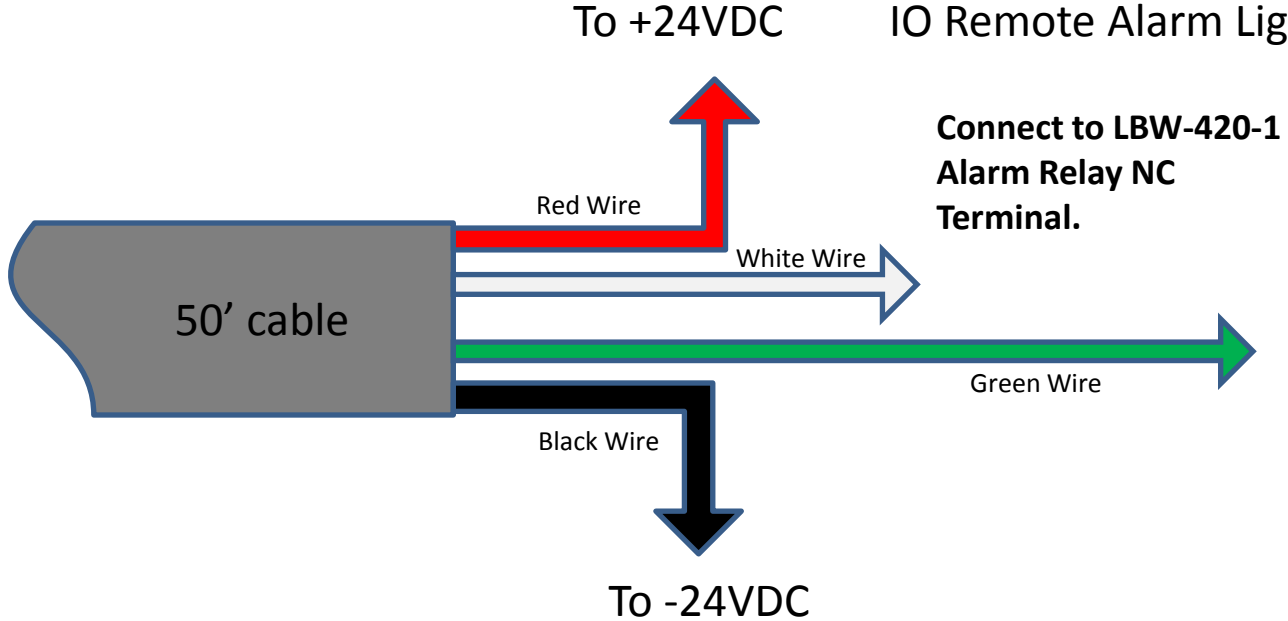

# IO Remote Alarm Light and Horn to LBW-420-1

LBW-420-1 Relay connections

- Alarm Relay NC Connect to IO-RAL-HU white
- Alarm Relay Common connect to IO-RAL-HU green wire
- IO-RAL-HU black to -24VDC
- IO-RAL-HU red to +24VDC